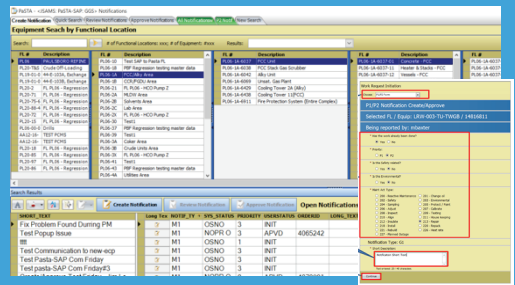

PaSTA⁵TM

A PaSTA Solution

Schedule Hourly/ Daily/ Weekly/ Annually
 Resource Leveling | Work Efficiency
 Priority, Work Effectiveness | Time entry
 Cash Flow | Availability | Reports

MO PaSTA

A PaSTA Solution

Mobile review & modifications of scheduling
 creating data input | workweek closeout and creation
 closeout of operator logs & rounds

+ cic

A PaSTA Solution

Create, Close & Update:
 WO | Notification/Tasks | Goods Movements |
 Components | Materials | Functional Location
 Damage | cause | fault - codes | Component |
 Material structure | Actual Hours

OUTAGES Management

A PaSTA Solution

CPM Schedules that integrate with daily & weekly
 schedules and provides intergroup coordination
 and resource leveling

OPEx³⁶⁰

A PaSTA Solution

Access op logs | op rounds |
 operational compliance | condition management