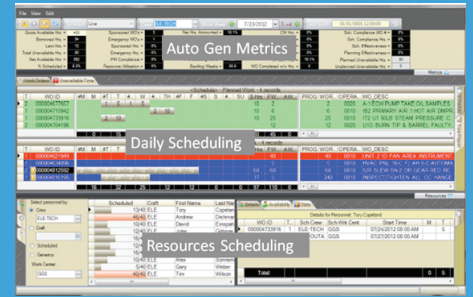

PaSTA⁵TM

A PaSTA Solution

Schedule Hourly/ Daily/ Weekly/ Annually
 Resource Leveling | Work Efficiency
 Priority, Work Effectiveness | Time entry
 Cash Flow | Availability | Reports

MO PaSTA

A PaSTA Solution

Mobile review & modifications of scheduling
 creating data input | workweek closeout and creation
 closeout of operator logs & rounds

+ cic

A PaSTA Solution

Create, Close & Update:
 WO | Notification/Tasks | Goods Movements |
 Components | Materials | Functional Location
 Damage | cause | fault - codes | Component |
 Material structure | Actual Hours

OUTAGES Management

A PaSTA Solution

CPM Schedules that integrate with daily & weekly
 schedules and provides intergroup coordination
 and resource leveling

OPEx³⁶⁰

A PaSTA Solution

Access op logs | op rounds |
 operational compliance | condition management