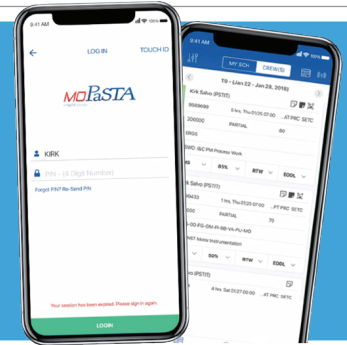

MO PaSTA

A PaSTA Solution

Mobile review & modifications of scheduling
creating data input | workweek closeout and creation
closeout of operator logs & rounds